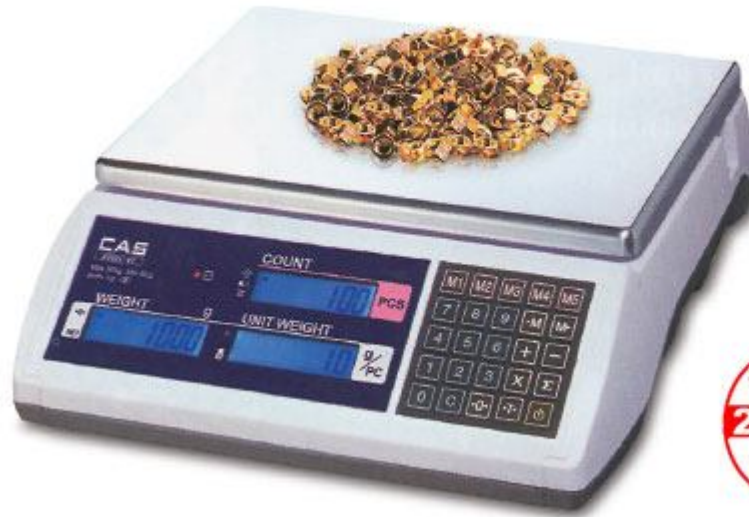

COBOS

precision

EC Printer Series