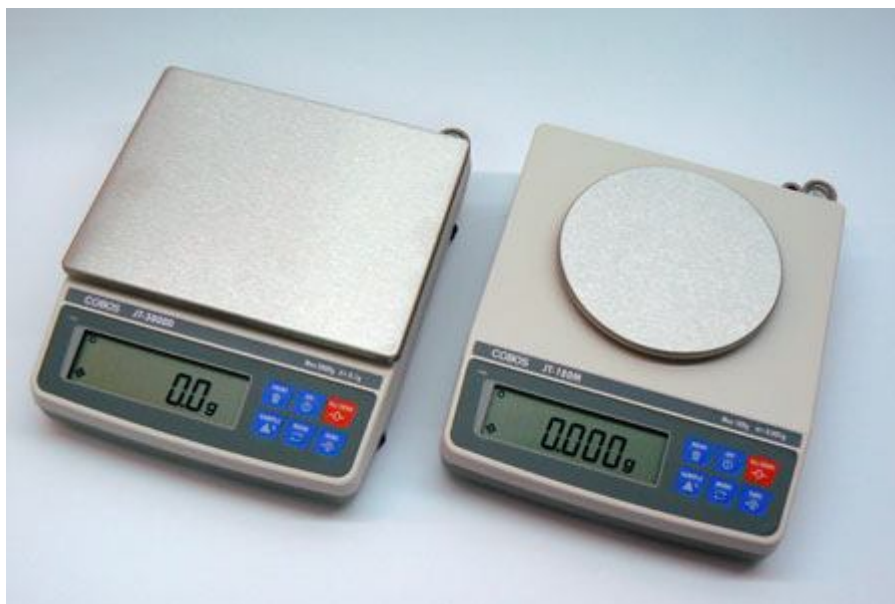

COBOS

precision

JT Series

Economic, precise and very complete, to the network and batteries.

Ideal for the lab.

Ideal for the lab

Easy managing.

Easy to calibrate with external weights.

Piece-counting function.

Different units like: mom, tael, grain, carat, ...

Backlit display.

Backlit display.

For use with AC-adaptor or dry batteries.

Accessories

Carry box

Windscreen

Windscreen

Calibration weight.

Model	PN	Capacity (Max)	Readability (d)	Pan size
JT-120M	100-14000	120 g	0,001 g	ø 120
JT-300C	100-14001	300 g	0,01 g	ø 120
JT-600C	100-14002	600 g	0,01 g	ø 120
JT-1200C	100-14003	1200 g	0,01 g	ø 120
JT-3000D	100-14004	3000 g	0,1 g	180x145